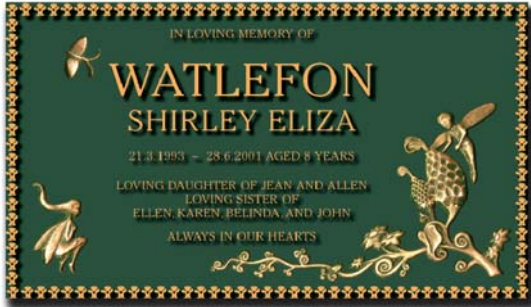

SCULPTURE SERIES CHILD THEMES

> Fairies

> Sunset Dolphin

> Mother and Child

suggested additional Flat Motif: Teddy Bear

> Kitten

> In the Hands of God

suggested additional Bas Relief Motif: Rose