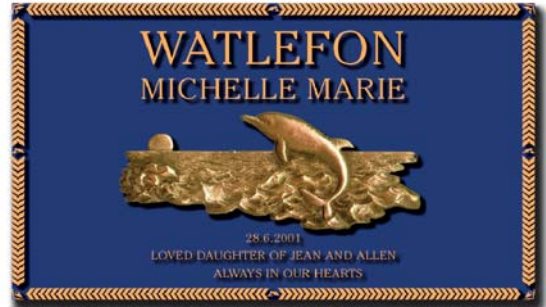

SCULPTURE SERIES CHILD THEMES

> Fairies

> Sunset Dolphin

> Mother and Child

suggested additional Flat Motif: Teddy Bear

> Kitten

> In the Hands of God

suggested additional Bas Relief Motif: Rose