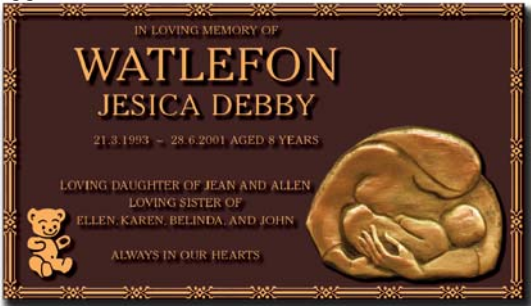

SCULPTURE SERIES CHILD THEMES

> Fairies

> Sunset Dolphin

> Mother and Child

suggested additional Flat Motif: Teddy Bear

> Kitten

> In the Hands of God

suggested additional Bas Relief Motif: Rose