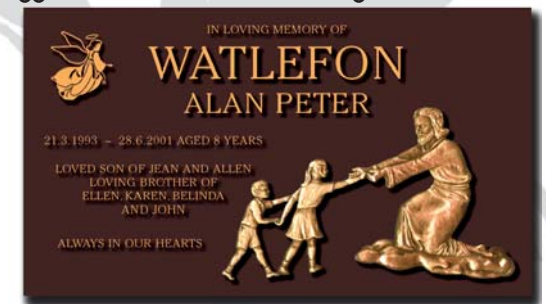

> Caring Hands

suggested additional Flat Motif: Angel