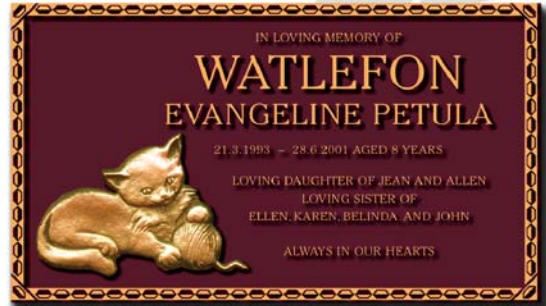

SCULPTURE SERIES CHILD THEMES

> Fairies

> Sunset Dolphin

> Mother and Child

suggested additional Flat Motif: Teddy Bear

> Kitten

> In the Hands of God

suggested additional Bas Relief Motif: Rose