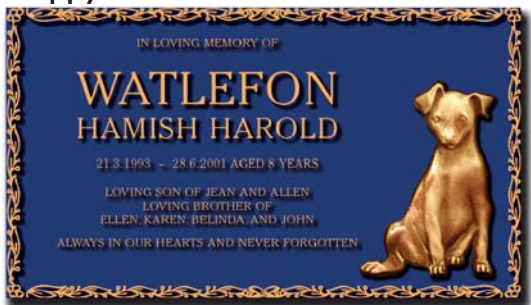

SCULPTURE SERIES CHILD THEMES

> Fairies

> Sunset Dolphin

> Mother and Child

suggested additional Flat Motif: Teddy Bear

> Kitten

> In the Hands of God

suggested additional Bas Relief Motif: Rose

> Caring Hands

suggested additional Flat Motif: Angel

> Puppy

> Welcoming Arms

suggested additional Bas Relief Motif: Cat