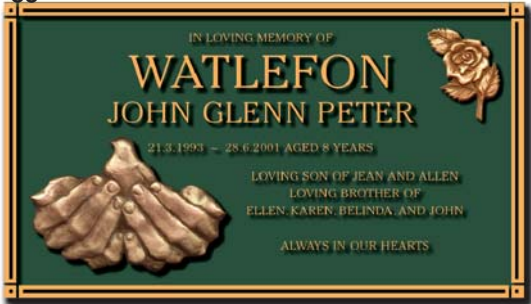

SCULPTURE SERIES CHILD THEMES

> Fairies

> Sunset Dolphin

> Mother and Child

suggested additional Flat Motif: Teddy Bear

> Kitten

> In the Hands of God

suggested additional Bas Relief Motif: Rose