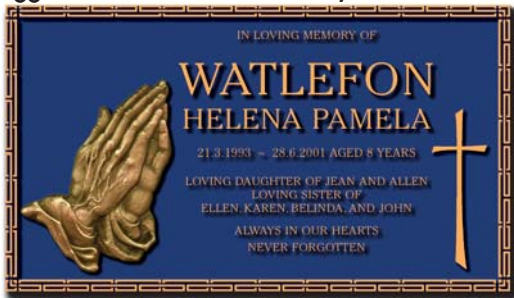

SCULPTURE SERIES RELIGIOUS THEMES

> Calvary

> Church on the Hill

suggested additional Flat Motif: Serif Latin Cross

> Rosary

suggested additional Bas relief Motif: Dove of Peace

> Last Supper

> Hands in Prayer

suggested additional Flat Motif: Stylised Latin Cross

> Pieta

suggested additional Bas relief Motif: Angel Kneeling

> Sacred Heart

> Society of Mary