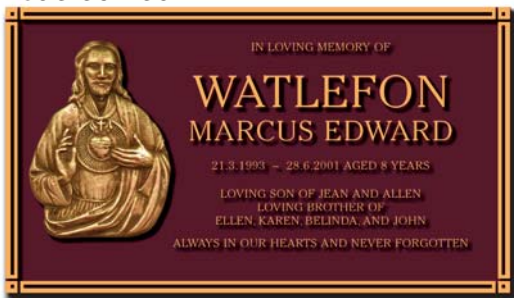

> Sacred Heart