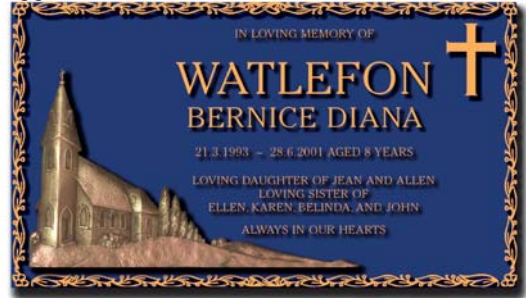

SCULPTURE SERIES RELIGIOUS THEMES

> Calvary

> Church on the Hill

suggested additional Flat Motif: Serif Latin Cross

> Rosary

suggested additional Bas relief Motif: Dove of Peace

> Last Supper

> Hands in Prayer