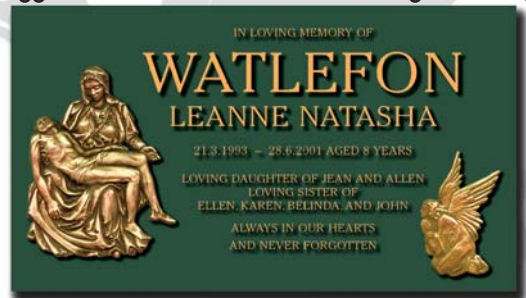

SCULPTURE SERIES RELIGIOUS THEMES

> Calvary

> Church on the Hill

suggested additional Flat Motif: Serif Latin Cross

> Rosary

suggested additional Bas relief Motif: Dove of Peace

> Last Supper

> Hands in Prayer

suggested additional Flat Motif: Stylised Latin Cross

> Pieta

suggested additional Bas relief Motif: Angel Kneeling

> Sacred Heart

> Society of Mary