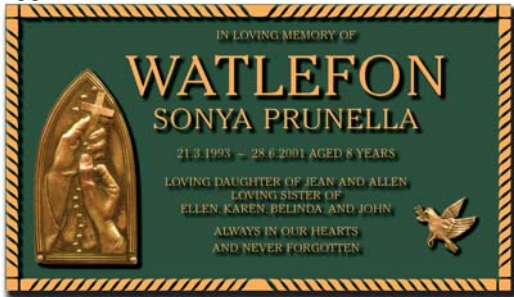

SCULPTURE SERIES RELIGIOUS THEMES

> Calvary

> Church on the Hill

suggested additional Flat Motif: Serif Latin Cross

> Rosary

suggested additional Bas relief Motif: Dove of Peace

> Last Supper

> Hands in Prayer

suggested additional Flat Motif: Stylised Latin Cross

> Pieta

suggested additional Bas relief Motif: Angel Kneeling

> Sacred Heart

> Society of Mary