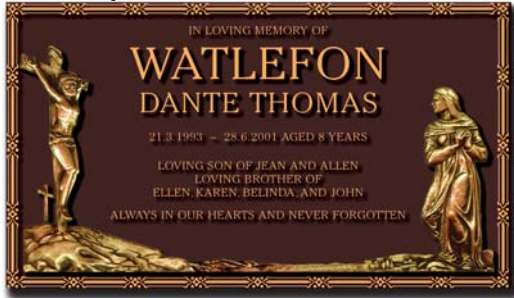

SCULPTURE SERIES RELIGIOUS THEMES

> Calvary

> Church on the Hill

suggested additional Flat Motif: Serif Latin Cross

> Rosary

suggested additional Bas relief Motif: Dove of Peace

> Last Supper

> Hands in Prayer

suggested additional Flat Motif: Stylised Latin Cross

> Pieta

suggested additional Bas relief Motif: Angel Kneeling

> Sacred Heart

> Society of Mary