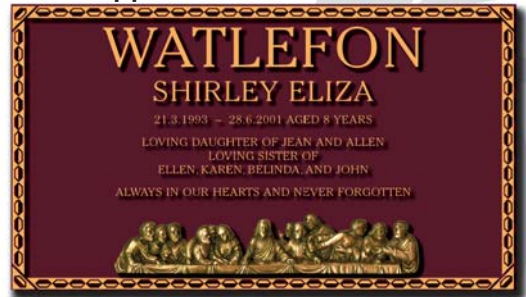

SCULPTURE SERIES RELIGIOUS THEMES

> Calvary

> Church on the Hill

suggested additional Flat Motif: Serif Latin Cross

> Rosary

suggested additional Bas relief Motif: Dove of Peace

> Last Supper

> Hands in Prayer